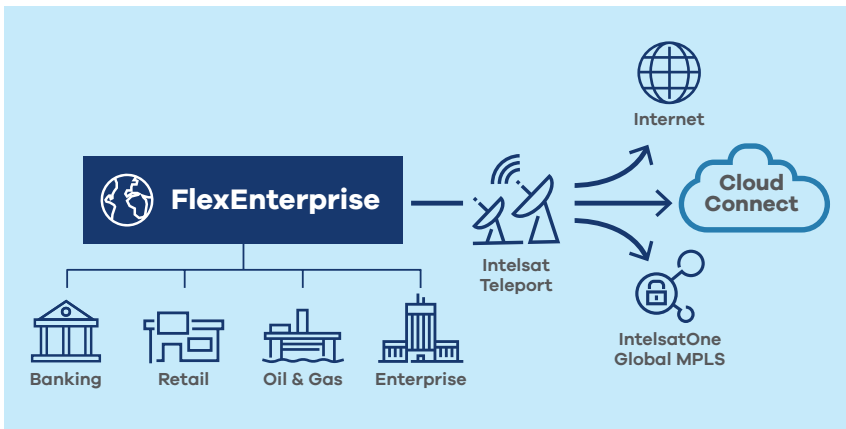

Connecting Users in More Ways

Cloud Connect adds another option for FlexEnterprise customers to leverage for delivering global network access. Connect users to the public internet, handoff customer traffic at one of IntelsatOne’s global POP locations, and now extend secure access to the Azure cloud.

Increase the Value of Your Services

Enhance your business offerings by connecting customers to more resources with secure, reliable cloud connectivity. Typical Cloud Connect implementations include:

Banks

Securely deliver finance and database applications to all branches and provide the same services to users regardless of location

Retail

Integrate private “point-of-sale backhaul” and public internet access for converged connectivity and omnichannel requirements

Oil & Gas

Become a core piece of the connectivity puzzle across both enterprise and external partner locations

Give users the consistent, secure cloud experience they demand – contact us today to learn more about Cloud Connect and FlexEnterprise.

About Intelsat

Intelsat’s global team of professionals is focused on providing seamless and secure, satellite-based communications to government, NGO and commercial customers through the company’s next-generation global network and managed services. Bridging the digital divide by operating one of the world’s largest and most advanced satellite fleet and connectivity infrastructures, Intelsat enables people and their tools to speak over oceans, see across continents and listen through the skies to communicate, cooperate and coexist. Since its founding six decades ago, the company has been synonymous with satellite-industry “firsts” in service to its customers and the planet. Leaning on a legacy of innovation and focusing on addressing a new generation of challenges, Intelsat team members now have our sights on the “next firsts” in space as we disrupt the field and lead in the digital transformation of the industry.

Contact Sales

Africa

+27 11-535-4700
sales.africa@intelsat.com

Asia-Pacific

+65 6572-5450
sales.asiapacific@intelsat.com

Europe

+44 20-3036-6700
sales.europe@intelsat.com

Latin America & Caribbean

+1 305-445-5536
sales.lac@intelsat.com

Middle East & North Africa

+971 4-390-1515
sales.mena@intelsat.com

North America

+1 703-559-6800
sales.na@intelsat.com

intelsat.com