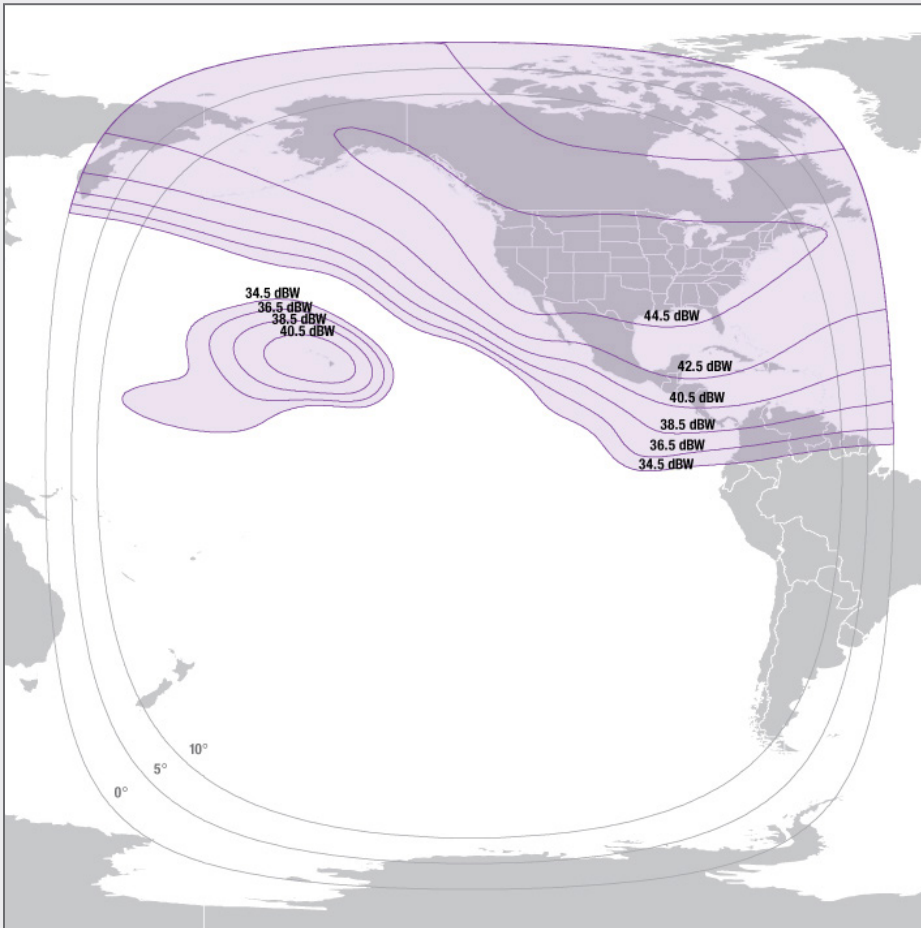

Galaxy 34 at 129°W

Geosynchronous communications satellite in Intelsat's North America Galaxy Fleet, the most efficient media distribution system in North America.

Galaxy 34 (G-34) is the third satellite in Intelsat's comprehensive Galaxy fleet refresh plan and will serve as the new restoration payload for Intelsat's Galaxy cable distribution customers, allowing the previous restoration role at 121°W to be converted to a core cable distribution satellite. It is critical to Intelsat's U.S. C-band clearing strategy.

C-band North America Beam

C-band Key Parameters

Configurable Capacity:
24 (in equivalent 36 MHz units)

Polarization: Linear – Horiz. or Vertical

Downlink Frequency:
3700 to 4200 MHz

Typical Edge of Coverage e.i.r.p.:
> 36.4 dBW