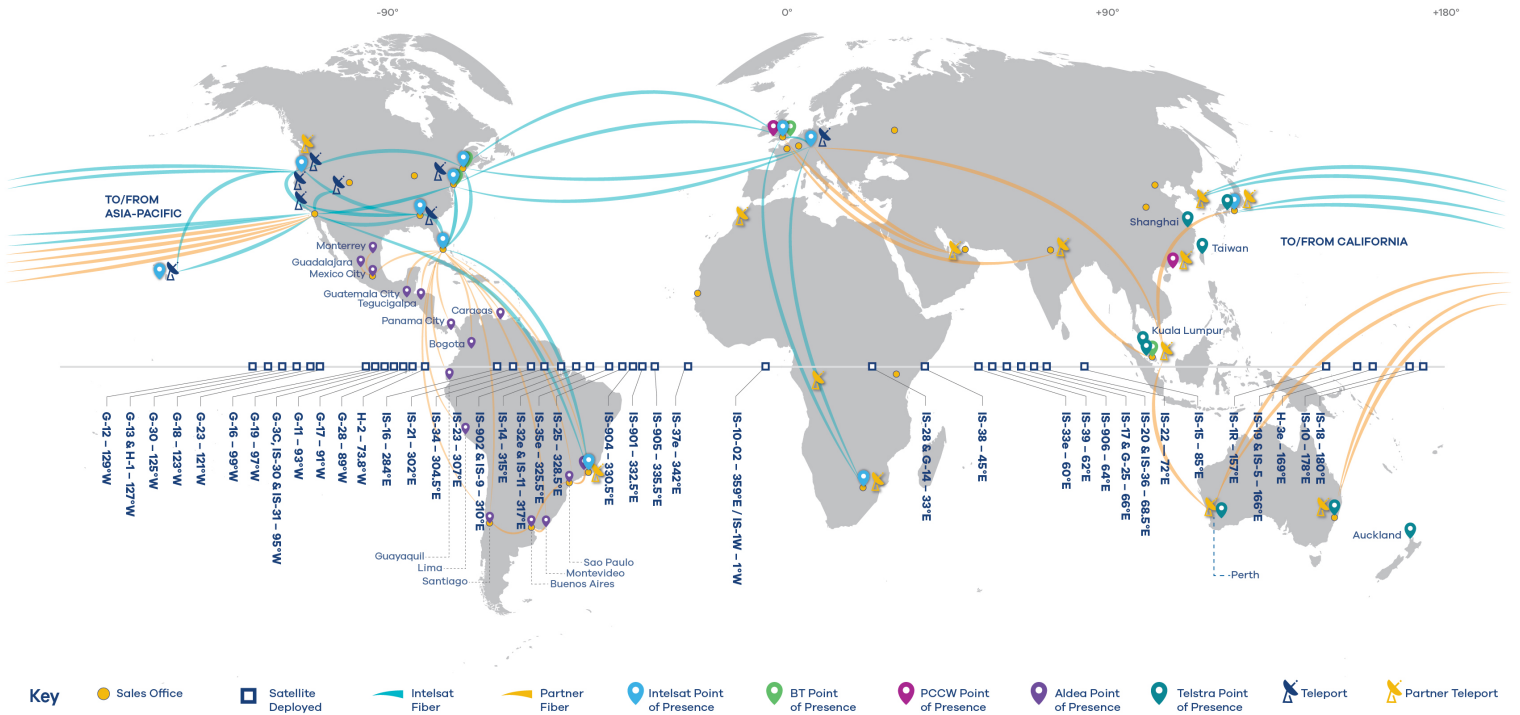

Intelsat Global Network

About Intelsat

As the foundational architects of satellite technology, Intelsat operates the world's most trusted satellite telecom network. We apply our unparalleled expertise and global scale to connect people, businesses, governments and communities, no matter how difficult the challenge. Intelsat is building the future of global communications with the world's first hybrid, multi-orbit, software-defined 5G network designed for simple, seamless, and secure coverage precisely when and where our customers most need it.

Follow the leader in global connectivity and "Imagine Here," with us, at Intelsat.com.

Contact Sales

Africa

+27 11-535-4700
sales.africa@intelsat.com

Asia-Pacific

+65 6572-5450
sales.asiapacific@intelsat.com

Europe

+44 20-3036-6700
sales.europe@intelsat.com

Latin America & Caribbean

+1 305-445-5536
sales.lac@intelsat.com

Middle East & North Africa

+971 4-390-1515
sales.mena@intelsat.com

North America

+1 703-559-6800
sales.na@intelsat.com

www.intelsat.com