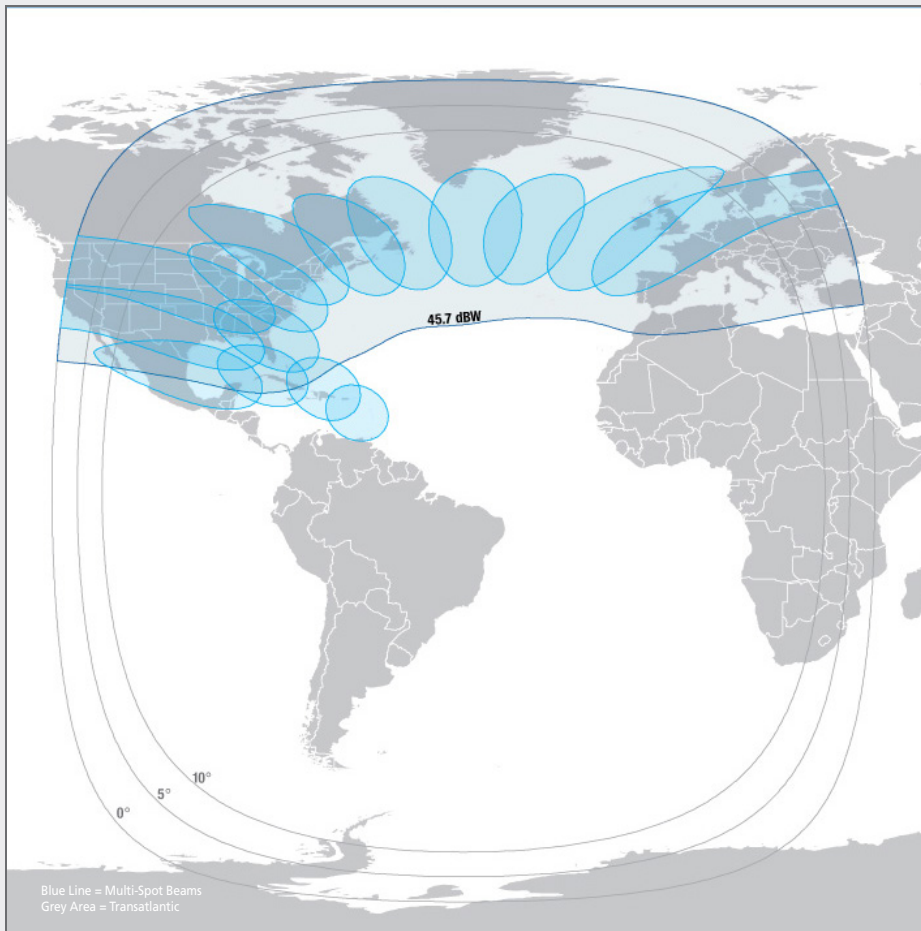

Intelsat 32e at 317°E

Capture New Growth with the World's Most Advanced Satellite Platform

The third of our Intelsat Epic next-generation high throughput satellites, Intelsat 32e delivers high performance services optimized to serve the demanding mobility sector. Blanketing the highly trafficked Caribbean and North Atlantic regions, Intelsat 32e features a combination of Ku-band spot beams and a transatlantic Ku-band wide beam overlay to meet broadband demand for commercial-grade services to passenger planes and the world's largest cruise ships. Intelsat 32e enhances Intelsat's commercial broadband services with additional scale and in-orbit resilience, attributes essential to supporting rapidly growing mobility applications for global service providers.

IS-32e – Ku-band Multi-Spot & Transatlantic Beams

Ku-band Key Parameters

Configurable Capacity:

56 (in equivalent 36 MHz units)

Polarization:

Linear – Horizontal or Vertical

Typical Coverage e.i.r.p. Range:

Multi-Spot: 44.1 up to 61.6 dBW

Transatlantic: 45.7 up to 49.0 dBW

Typical G/T Range:

Multi-Spot: 6.5 up to 16.7 dB/K

Transatlantic: -1.3 up to 3.8 dB/K

Intelsat Global Network

About Intelsat

As the foundational architects of satellite technology, Intelsat operates the largest, most advanced satellite fleet and connectivity infrastructure in the world. We apply our unparalleled expertise and global scale to reliably and seamlessly connect people, devices and networks in even the most challenging and remote locations. Transformation happens when businesses, governments and communities build a ubiquitous connected future through Intelsat's next-generation global network and simplified managed services.