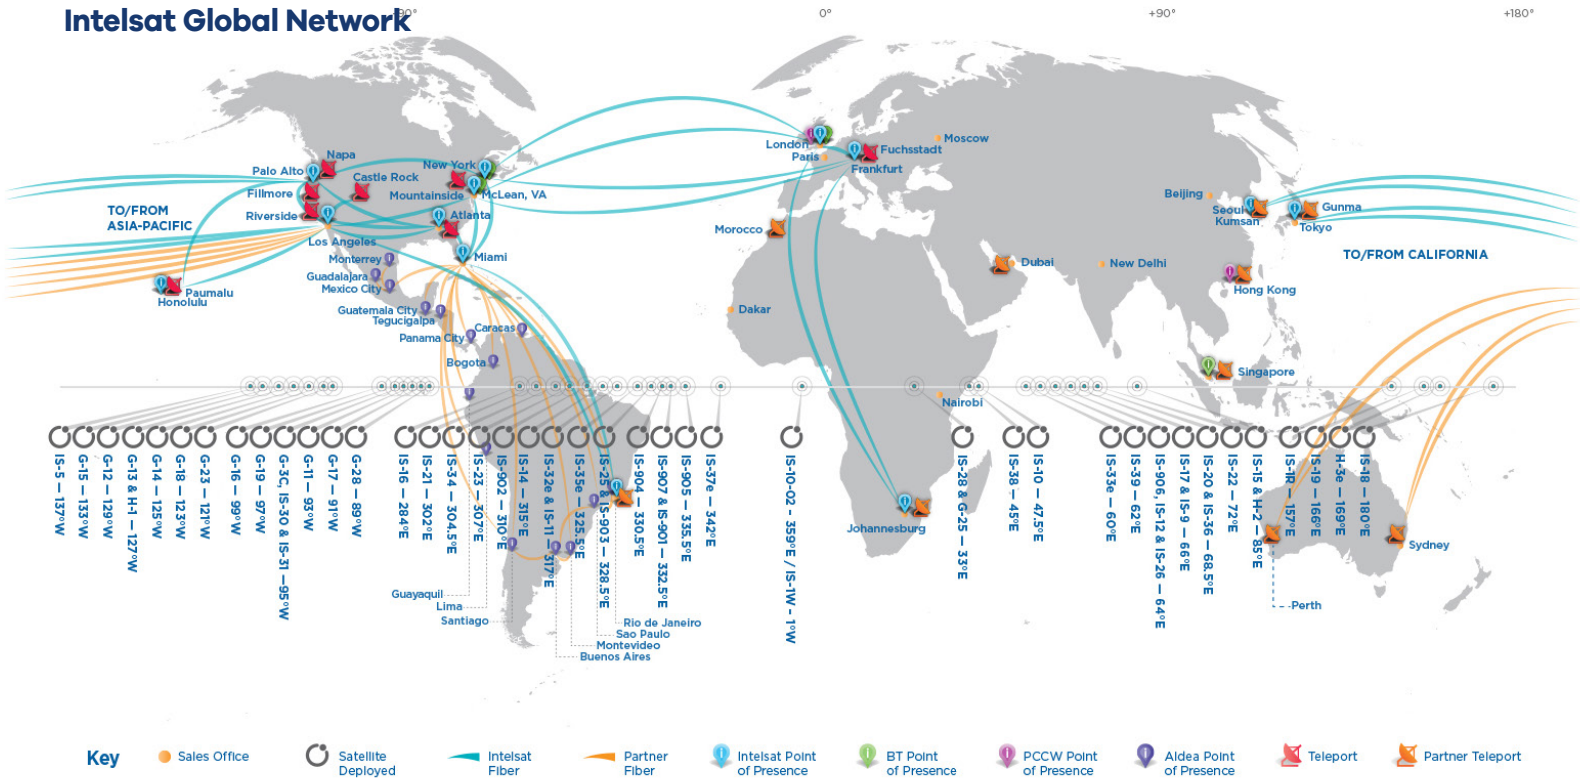

Intelsat 32e at 317°E

Capture New Growth with the World's Most Advanced Satellite Platform

The third of our Intelsat Epic next-generation high throughput satellites, Intelsat 32e delivers high performance services optimized to serve the demanding mobility sector. Blanketing the highly trafficked Caribbean and North Atlantic regions, Intelsat 32e features a combination of Ku-band spot beams and a transatlantic Ku-band wide beam overlay to meet broadband demand for commercial-grade services to passenger planes and the world's largest cruise ships. Intelsat 32e enhances Intelsat's commercial broadband services with additional scale and in-orbit resilience, attributes essential to supporting rapidly growing mobility applications for global service providers.

IS-32e – Ku-band Multi-Spot & Transatlantic Beams

Ku-band Key Parameters

Configurable Capacity:

56 (in equivalent 36 MHz units)

Polarization:

Linear – Horizontal or Vertical

Typical Coverage e.i.r.p. Range:

Multi-Spot: 44.1 up to 61.6 dBW

Transatlantic: 45.7 up to 49.0 dBW

Typical G/T Range:

Multi-Spot: 6.5 up to 16.7 dB/K

Transatlantic: -1.3 up to 3.8 dB/K

Intelsat Global Network

About Intelsat

As the foundational architects of satellite technology, Intelsat operates the largest, most advanced satellite fleet and connectivity infrastructure in the world. We apply our unparalleled expertise and global scale to reliably and seamlessly connect people, devices and networks in even the most challenging and remote locations. Transformation happens when businesses, governments and communities build a ubiquitous connected future through Intelsat's next-generation global network and simplified managed services.