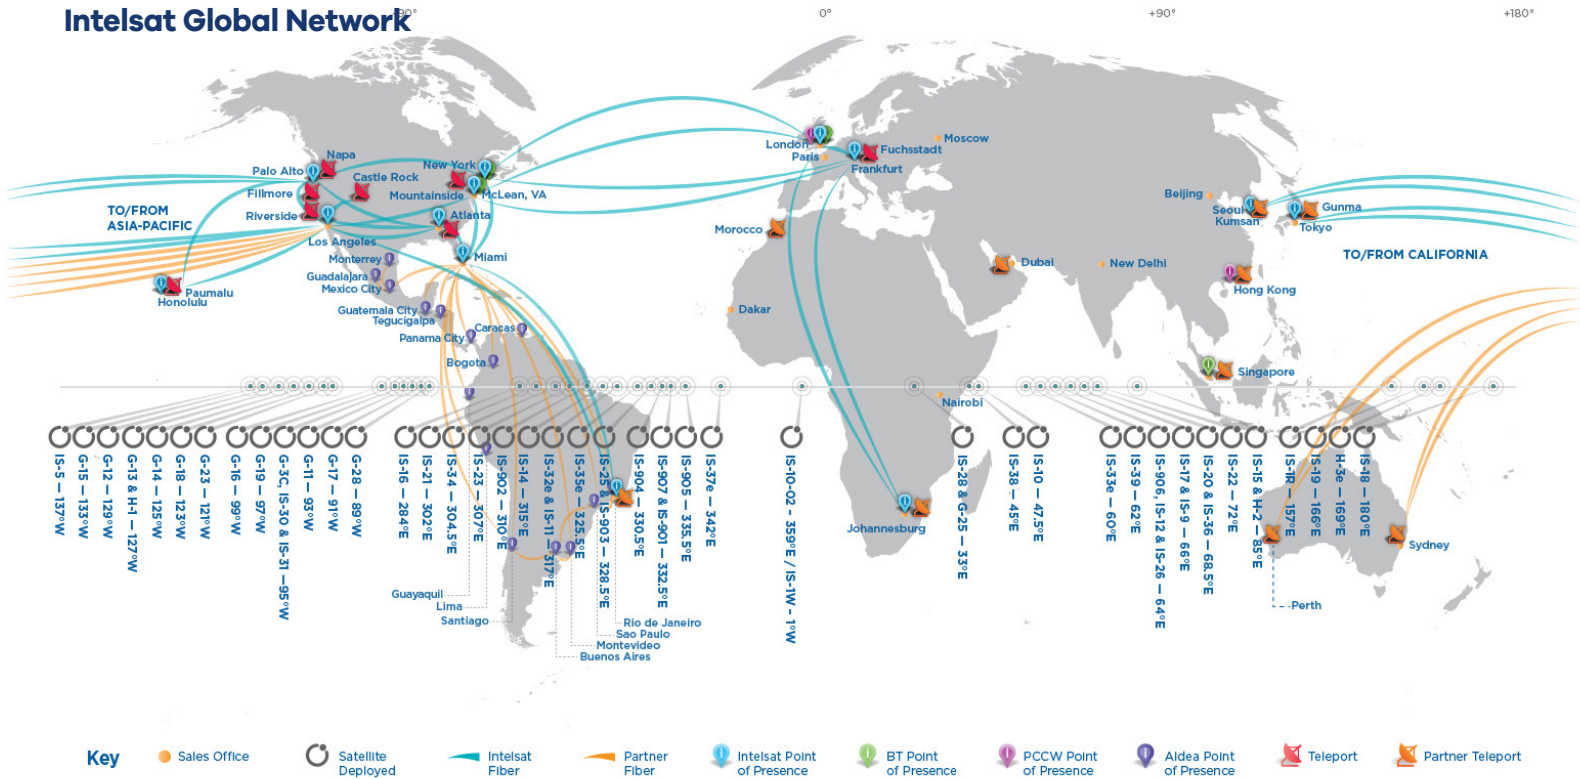

Intelsat 37e at 342°E

Capture New Growth with the World's Most Advanced Satellite Platform

The fifth of our Intelsat Epic high throughput satellites, Intelsat 37e represents a significant evolution of our award-winning platform. Intelsat 37e features enhanced power sharing technology which enables assignment of power between shaped, fixed and steerable spot Ku-band and Ka-band beams. This allows us to optimize services to the requirements of in-demand applications, by region, delivering efficiency improvements for mobility and government customers in the Americas, Africa and Europe. Intelsat 37e is the first satellite to offer interconnectivity between three different bands. The next-generation satellite delivers high performance service in C-, Ku- and Ka-bands for use in wireless backhaul, enterprise VSAT and mobility networks.

Typical G/T Range:

Spots: 2.0 up to 13.4 dB/K
Global: -9.0 up to -5.9 dB/K
Latin America: -2.7 up to 0.7 dB/K
Africa/Europe: -5.6 up to -1.0 dB/K
Central Africa: -2.2 up to 3.0 dB/K

Ku-band Multi-Spot, Algeria & Steerable

Beam Peak G/T:

Spots: 4.1 up to 16.9 dB/K
Algeria: 1.5 up to 11.7 dB/K

Ka-band Key Parameters

Configurable Capacity:
37 (in equivalent 36 MHz units)

Polarization:
Circular – Right or Left Hand

Typical Coverage e.i.r.p. Range:

55.5 up to 58.1 dBW

Beam Peak G/T Range:

8.3 up to 11.3 dB/K

Intelsat Global Network

About Intelsat

As the foundational architects of satellite technology, Intelsat operates the largest, most advanced satellite fleet and connectivity infrastructure in the world. We apply our unparalleled expertise and global scale to reliably and seamlessly connect people, devices and networks in even the most challenging and remote locations. Transformation happens when businesses, governments and communities build a ubiquitous connected future through Intelsat's next-generation global network and simplified managed services.