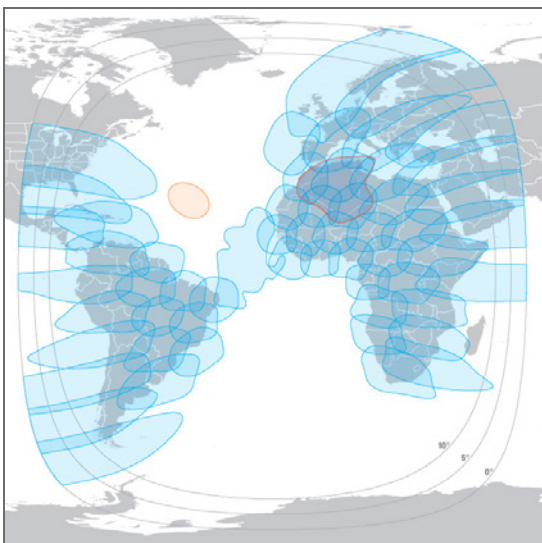

Intelsat 37e at 342°E

Capture New Growth with the World's Most Advanced Satellite Platform

The fifth of our Intelsat Epic high throughput satellites, Intelsat 37e represents a significant evolution of our award-winning platform. Intelsat 37e features enhanced power sharing technology which enables assignment of power between shaped, fixed and steerable spot Ku-band and Ka-band beams. This allows us to optimize services to the requirements of in-demand applications, by region, delivering efficiency improvements for mobility and government customers in the Americas, Africa and Europe. Intelsat 37e is the first satellite to offer interconnectivity between three different bands. The next-generation satellite delivers high performance service in C-, Ku- and Ka-bands for use in wireless backhaul, enterprise VSAT and mobility networks.

C-band Spot Beams

C-band Key Parameters

Configurable Capacity:
79 (in equivalent 36 MHz units)

Polarization:
Circular – Right or Left Hand

Typical Coverage e.i.r.p. Range:

Spots: 46.4 up to 52.2 dBW
Global: 34.6 up to 38.1 dBW
Latin America: 41.8 up to 46.3 dBW
Africa/Europe: 38.1 up to 43.3 dBW
Central Africa: 42.8 up to 47.6 dBW

Typical G/T Range:

Spots: 2.0 up to 13.4 dB/K
Global: -9.0 up to -5.9 dB/K
Latin America: -2.7 up to 0.7 dB/K
Africa/Europe: -5.6 up to -1.0 dB/K
Central Africa: -2.2 up to 3.0 dB/K

Ku-band Multi-Spot, Algeria & Steerable

Beam Peak G/T:

Spots: 4.1 up to 16.9 dB/K
Algeria: 1.5 up to 11.7 dB/K

Ka-band Key Parameters

Configurable Capacity:
37 (in equivalent 36 MHz units)

Polarization:
Circular – Right or Left Hand

Typical Coverage e.i.r.p. Range: