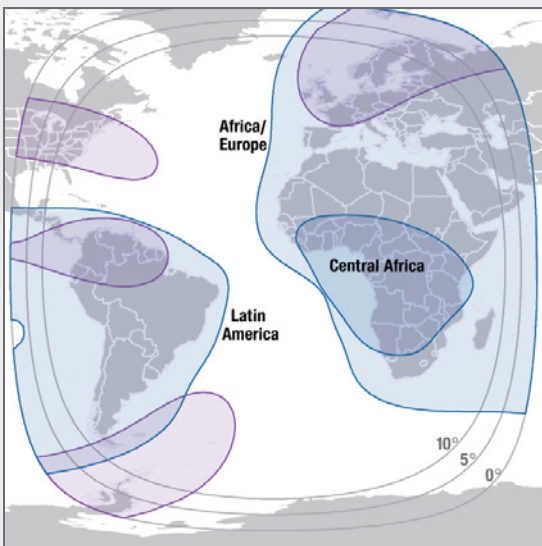

Intelsat 37e at 342°E

Capture New Growth with the World's Most Advanced Satellite Platform

The fifth of our Intelsat Epic high throughput satellites, Intelsat 37e represents a significant evolution of our award-winning platform. Intelsat 37e features enhanced power sharing technology which enables assignment of power between shaped, fixed and steerable spot Ku-band and Ka-band beams. This allows us to optimize services to the requirements of in-demand applications, by region, delivering efficiency improvements for mobility and government customers in the Americas, Africa and Europe. Intelsat 37e is the first satellite to offer interconnectivity between three different bands. The next-generation satellite delivers high performance service in C-, Ku- and Ka-bands for use in wireless backhaul, enterprise VSAT and mobility networks.

C-band Spot Beams

C-band Key Parameters

Configurable Capacity:
79 (in equivalent 36 MHz units)

Polarization:
Circular – Right or Left Hand

Typical Coverage e.i.r.p. Range:

Spots: 46.4 up to 52.2 dBW
Global: 34.6 up to 38.1 dBW
Latin America: 41.8 up to 46.3 dBW
Africa/Europe: 38.1 up to 43.3 dBW
Central Africa: 42.8 up to 47.6 dBW

Typical G/T Range:

Spots: 2.0 up to 13.4 dB/K
Global: -9.0 up to -5.9 dB/K
Latin America: -2.7 up to 0.7 dB/K
Africa/Europe: -5.6 up to -1.0 dB/K
Central Africa: -2.2 up to 3.0 dB/K

Ku-band Multi-Spot, Algeria & Steerable