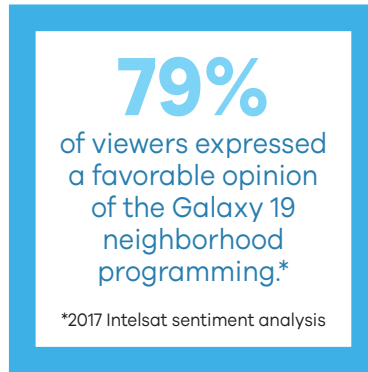

*IBOPE Zogby International Survey Results

**Data provided by SNL Kagan

The Galaxy 19 Neighborhood Empowers You To:

Grow Your Audience, Not Your Cost

- Join the premier multicultural and faith-based direct-to-home community in North America
- Connect with an engaged audience which has grown consistently over the last 15 years
- Same flat cost whether you reach thousands or millions of viewers